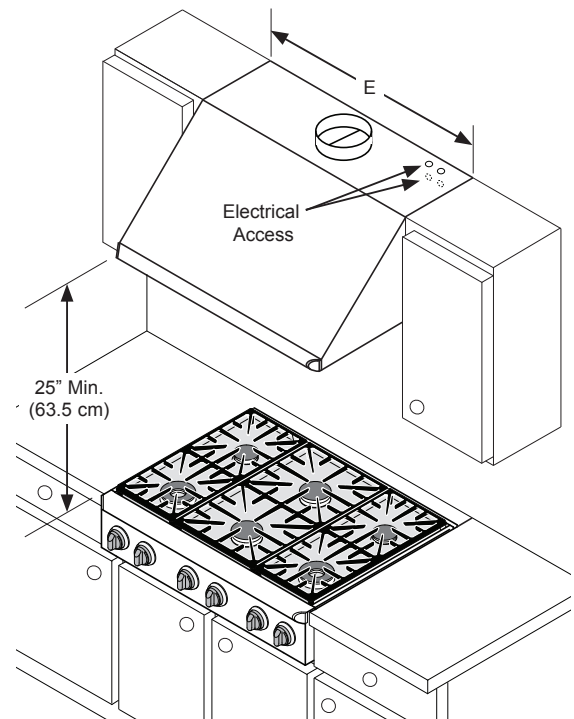

# EH, EHR & MH Wall Mount Range Hoods

Revised  
06/19/08

**30", 36", 42", 48", 54" Wide Hoods**

1/3

**PLANNING GUIDE**

**OVERALL DIMENSIONS**

OVERALL DIMENSIONS			
Model	A	B	C
EH/EHR3012	29 7/8" (75.9 cm)	26 7/8" (68.3 cm)	12 3/8" (31.4 cm)
EH/EHR3612	35 7/8" (91.1 cm)		
EH/EHR4212	41 7/8" (106.4 cm)		
EH/EHR4812	47 7/8" (121.6 cm)		
MH3012	29 7/8" (75.9 cm)	25 1/2" (64.8 cm)	
MH3612	35 7/8" (91.1 cm)		
MH4812	47 7/8" (121.6 cm)		
EH/EHR3018	29 7/8" (75.9 cm)	26 7/8" (68.3 cm)	
EH/EHR3618	35 7/8" (91.1 cm)		
EH/EHR4218	41 7/8" (106.4 cm)		
EH/EHR4818	47 7/8" (121.6 cm)		
EH/EHR5418	53 7/8" (136.8 cm)		
MH3018	29 7/8" (75.9 cm)	25 1/2" (64.8 cm)	
MH3618	35 7/8" (91.1 cm)		
MH4818	47 7/8" (121.6 cm)		

**DIMENSIONS OF OPTIONAL AHT10 TRANSITION**

**NOTES:**

1. The exhaust duct(s) and electrical wiring can be connected from either the top or the back of the hood.
2. All tolerances: +1/16", -0, (+1.6mm, -0), unless otherwise state

**MINIMUM CABINET WIDTH**

Models	E
EH3012, EH3018, MH3012, MH3018	30" (76.2 cm)
EH3612, EH3618, MH3612, MH3618	36" (91.5 cm)
EH4212, EH4218	42" (106.7 cm)
EH4812, EH4818, MH4812, MH4818	48" (121.9 cm)
EH5418	54" (137.2 cm)

**Back Dimensions**

***Rear Exhaust Placement	
Nominal Hood Height	D
12"	4 1/2" (11.4 cm)
18"	6 1/8" (15.6 cm)

\* Models EH48, EHR48, MH48, EH54, EHR54

\*\* All other models